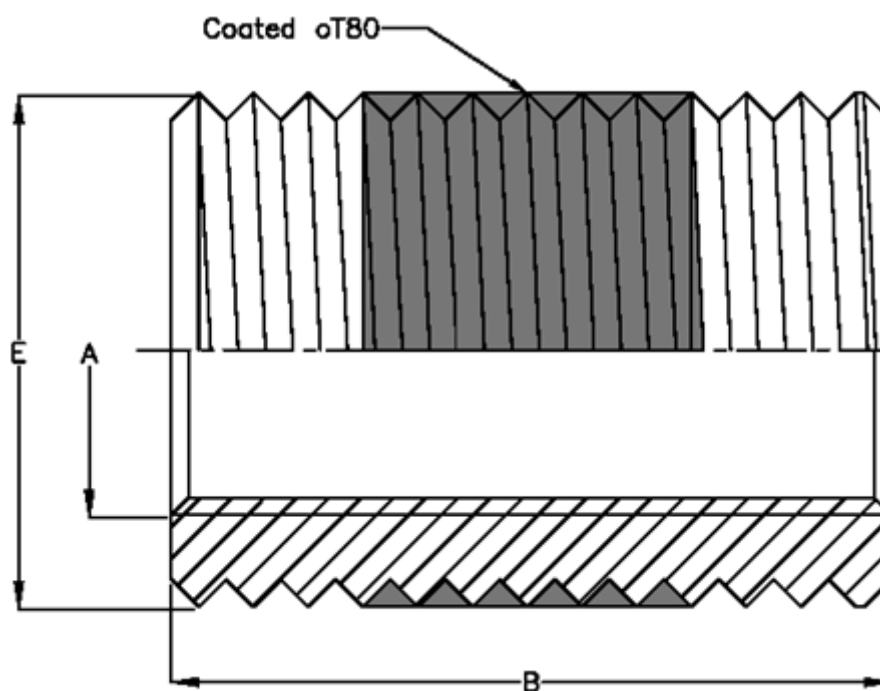

Article number: 12972000060100
Description: KLEE-coil 972 000 060.100
M6 Unhardened/chr. yellow

Measures

Female thread A	= M6
Length B	= 9
Male thread E	= M8
Type	= 97x 000 060.100